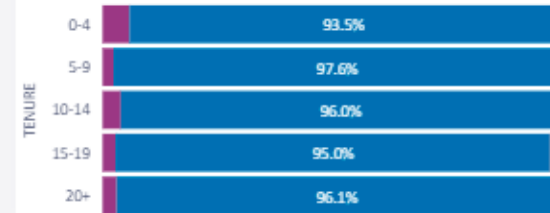

## Member Demographics

Share by Age

96.59% of members represented

Share by Gender

99.53% of members represented

Share by Race

99.84% of members represented

Share of Age by Tenure

AGE ● 18-29 ● 30-39 ● 40-49 ● 50-59 ● 60-69 ● 70+

95.50% of members represented

Share of Gender by Tenure

GENDER ● Female ● Male

98.45% of members represented

Share of Race by Tenure

RACE ● African-American ● Caucasian ● Hispanic ● Uncoded

98.76% of members represented

Last Refreshed 4/22/2021 9:10:12 AM