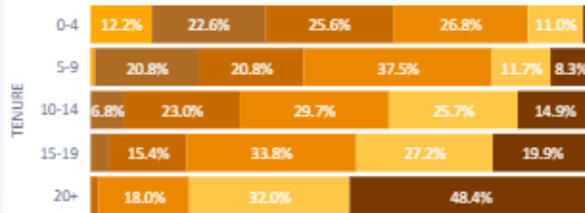

## Member Demographics

Share by Age

96.59% of members represented

Share by Gender

99.53% of members represented

Share by Race

99.84% of members represented

Share of Age by Tenure

AGE ● 18-29 ● 30-39 ● 40-49 ● 50-59 ● 60-69 ● 70+

95.50% of members represented

Share of Gender by Tenure

GENDER ● Female ● Male

98.45% of members represented

Share of Race by Tenure

RACE ● African-American ● Caucasian ● Hispanic ● Uncoded