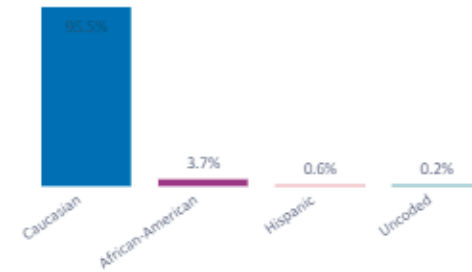

## Member Demographics

Share by Age

96.59% of members represented

Share by Gender

99.53% of members represented

Share by Race

99.84% of members represented

Share of Age by Tenure

AGE ● 18-29 ● 30-39 ● 40-49 ● 50-59 ● 60-69 ● 70+

95.50% of members represented

Share of Gender by Tenure

GENDER ● Female ● Male

98.45% of members represented

Share of Race by Tenure

RACE ● African-American ● Caucasian ● Hispanic ● Uncoded