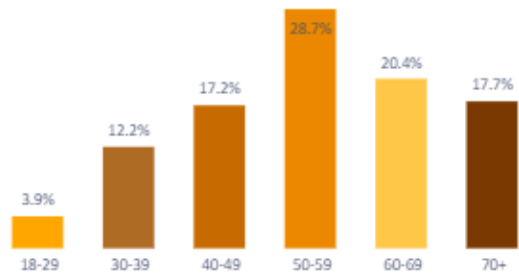

## Member Demographics

Share by Age

96.59% of members represented

Share by Gender

99.53% of members represented

Share by Race

99.84% of members represented

Share of Age by Tenure

AGE ● 18-29 ● 30-39 ● 40-49 ● 50-59 ● 60-69 ● 70+

95.50% of members represented

Share of Gender by Tenure

GENDER ● Female ● Male

98.45% of members represented

Share of Race by Tenure

RACE ● African-American ● Caucasian ● Hispanic ● Uncoded