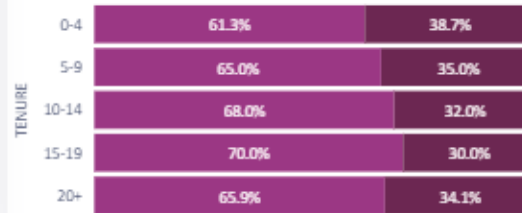

## Member Demographics

Share by Age

96.59% of members represented

Share by Gender

99.53% of members represented

Share by Race

99.84% of members represented

Share of Age by Tenure

AGE ● 18-29 ● 30-39 ● 40-49 ● 50-59 ● 60-69 ● 70+

95.50% of members represented

Share of Gender by Tenure

GENDER ● Female ● Male

98.45% of members represented

Share of Race by Tenure

RACE ● African-American ● Caucasian ● Hispanic ● Uncoded