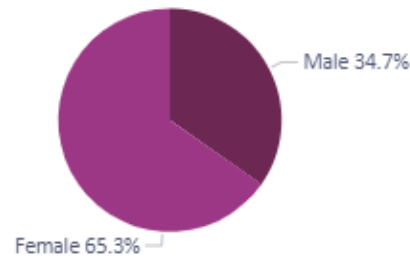

## Member Demographics

Share by Age

96.59% of members represented

Share by Gender

99.53% of members represented

Share by Race

99.84% of members represented

Share of Age by Tenure

AGE ● 18-29 ● 30-39 ● 40-49 ● 50-59 ● 60-69 ● 70+

95.50% of members represented

Share of Gender by Tenure

GENDER ● Female ● Male

98.45% of members represented

Share of Race by Tenure

RACE ● African-American ● Caucasian ● Hispanic ● Uncoded